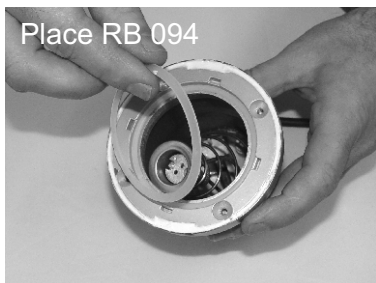

HALOGEN

LED

Protego

4091601

LIGHTSOURCE **NOT** INCLUDED **CHOOSE YOUR LIGHTSOURCE**

Place RB 094

Place RB 115

Place GS 052