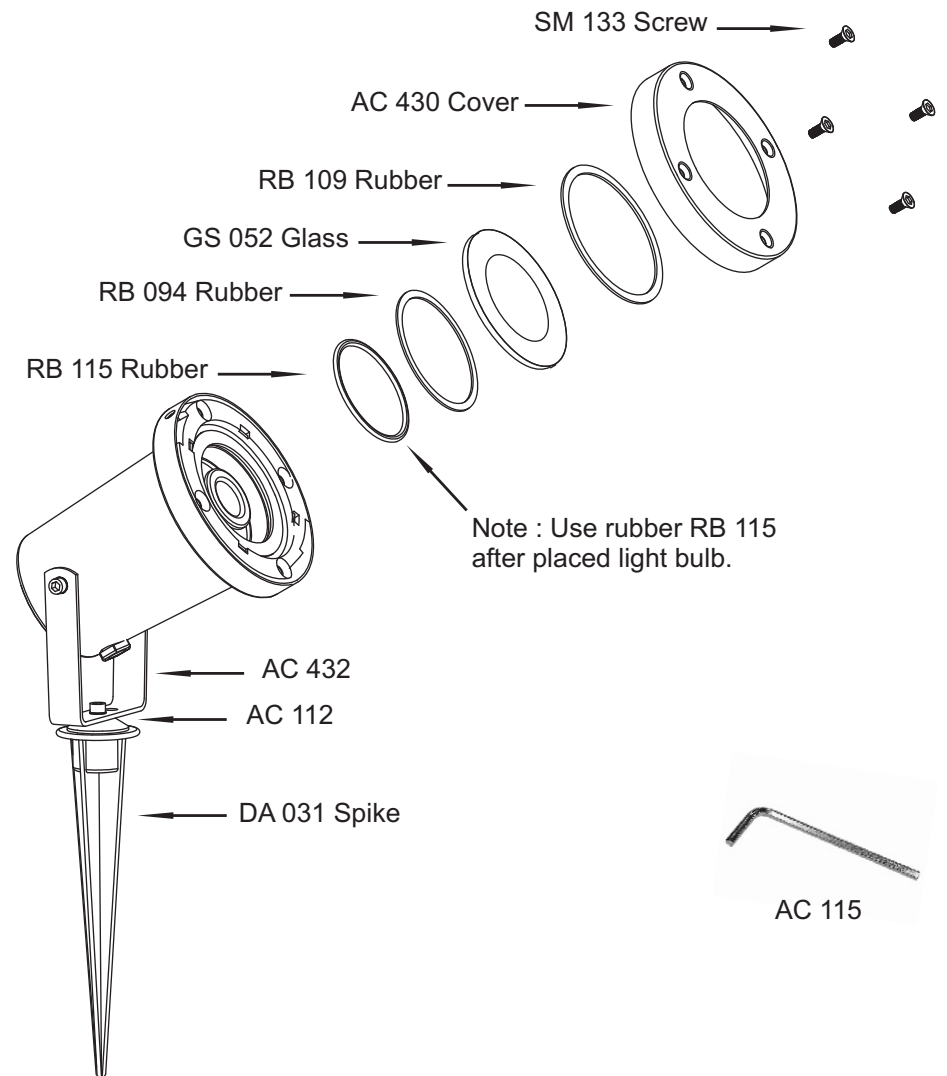

HALOGEN

LED

Protego

4091601

LIGHTSOURCE **NOT** INCLUDED **CHOOSE YOUR LIGHTSOURCE**

Place RB 094

Place RB 115

Place GS 052