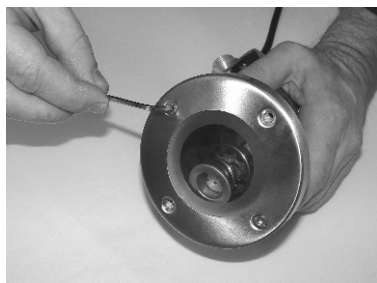

HALOGEN

LED

Protego

4091601

LIGHTSOURCE **NOT** INCLUDED **CHOOSE YOUR LIGHTSOURCE**

Place RB 094

Place RB 115

Place GS 052